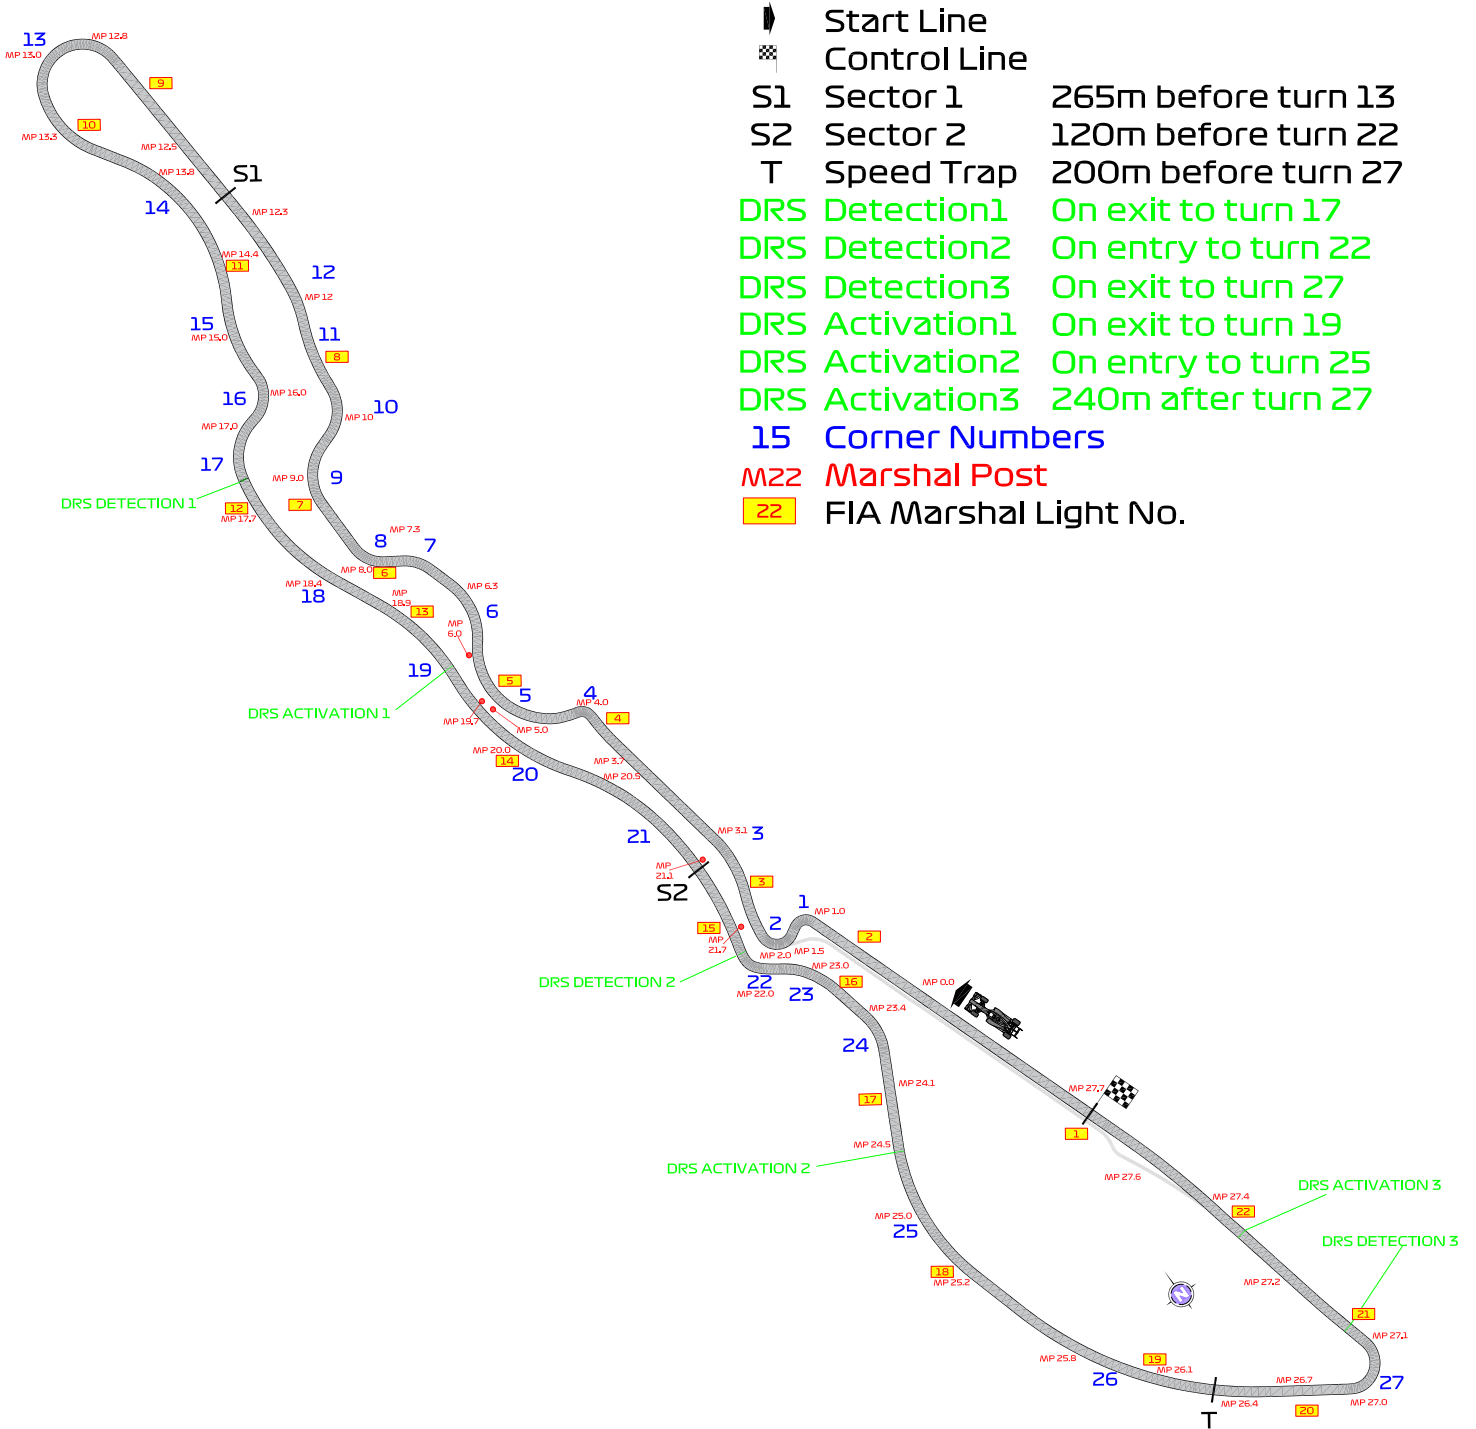

2024 JEDDAH EVENT

6 to 9 March 2024

From	The Stewards	Document	2
To	All Teams, All Officials	Date	06 March 2024
		Time	13:13

Title Circuit Map - Jeddah 2024
Description Circuit Map - Jeddah 2024
Enclosed SAUDI_CIRCUIT_24 FIA V1.pdf

Andrew Mallalieu

David Domingo

Abdul Jalil Batterjee

The Stewards

FORMULA 1 STC SAUDI ARABIAN GRAND PRIX 2024 - Jeddah

Circuit Map

- Start Line
- Control Line
- S1 Sector 1 265m before turn 13
- S2 Sector 2 120m before turn 22
- T Speed Trap 200m before turn 27
- DRS Detection1 On exit to turn 17
- DRS Detection2 On entry to turn 22
- DRS Detection3 On exit to turn 27
- DRS Activation1 On exit to turn 19
- DRS Activation2 On entry to turn 25
- DRS Activation3 240m after turn 27
- 15 Corner Numbers
- M22 Marshal Post
- 22 FIA Marshal Light No.

Circuit Centreline Length = 6.174km